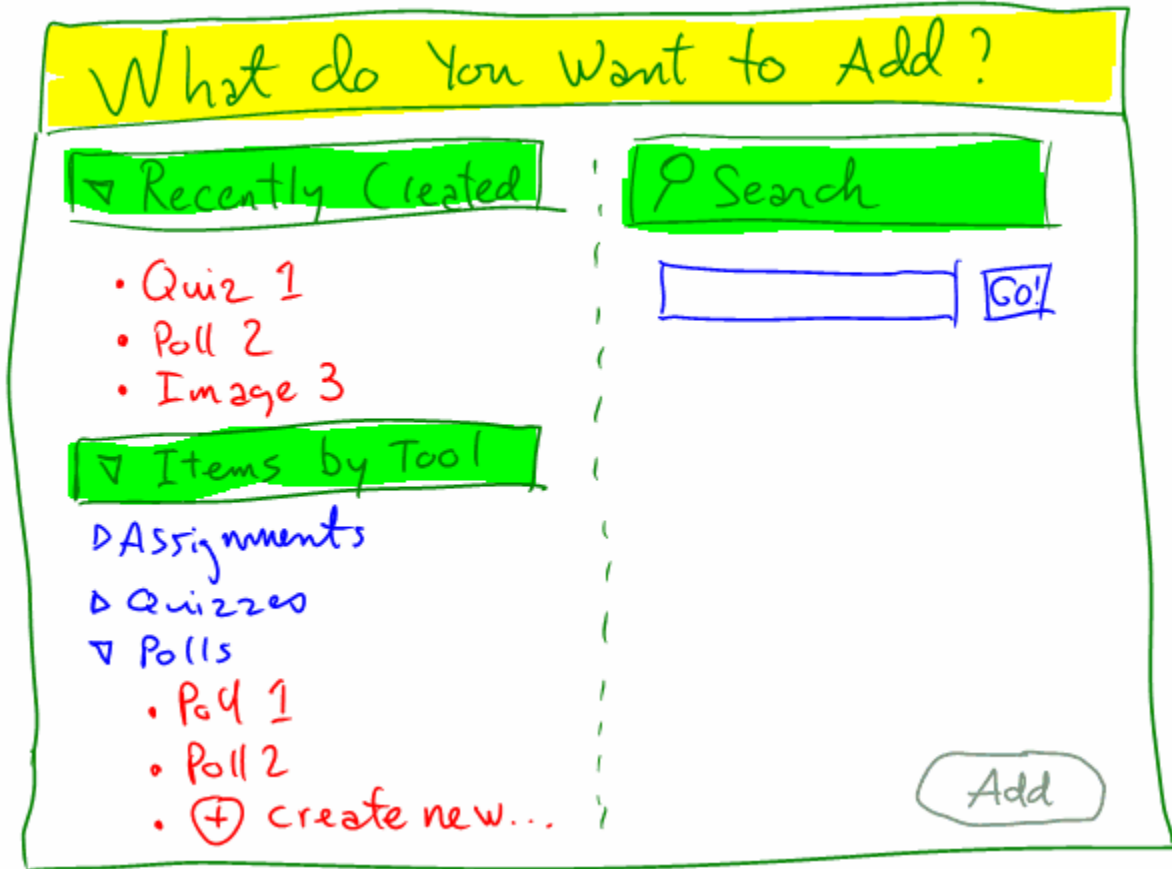

Entity Picking Mockup

This is a mockup, version 2. See also: [Drag and Drop](#)

Here is a mockup of the first interface of the picking wizard.

When an item is selected, you see a summary of the object and the "Add" button becomes available.

What do You want to Add?

Recently Created

• Quiz 1

- Poll 2
- Image 3

Items by Tool

▷ Assignments

▷ Quizzes

▷ Polls