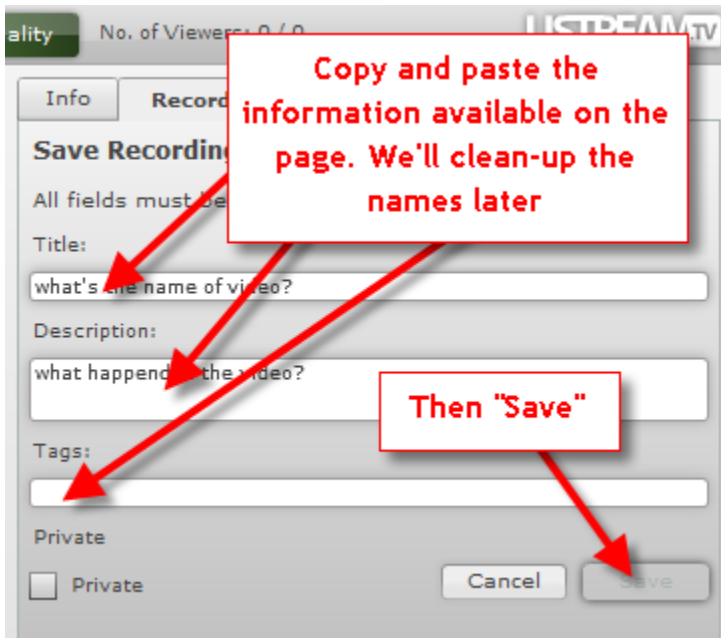

Step 6: Leave Everything Running