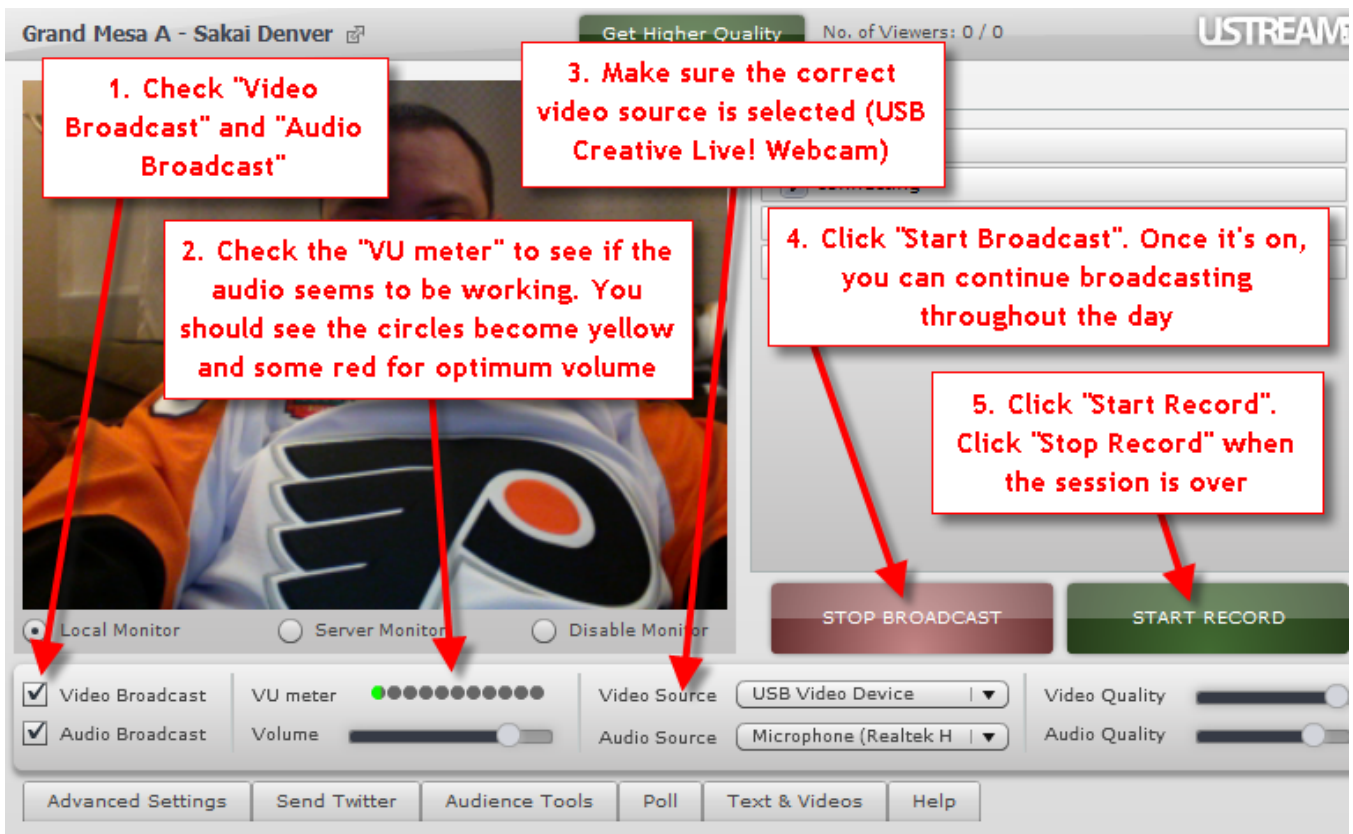

Advanced Settings Send Twitter Audience Tools Poll Text & Videos Help

FREE! USTREAM PRODUCER

NEED MORE FEATURES? Take your show to the next level with our new desktop app, Ustream Producer.

Import video & audio • 3 transitions • Picture-in-picture • Screencasting

Get it now

- Check the following parameters in the correct order:

Step 5: Stop Recording

- Once the session is over, click "Stop Record".
- You will be prompted to save the recording on the right-hand side. Click "Save".
- Copy and paste the following info in the fields if you don't have the time to fill it in correctly.
 - Title: Sakai Denver
 - Description: Session recorded at the 2010 Sakai conference.
 - Tags: sakai10, session, sakai